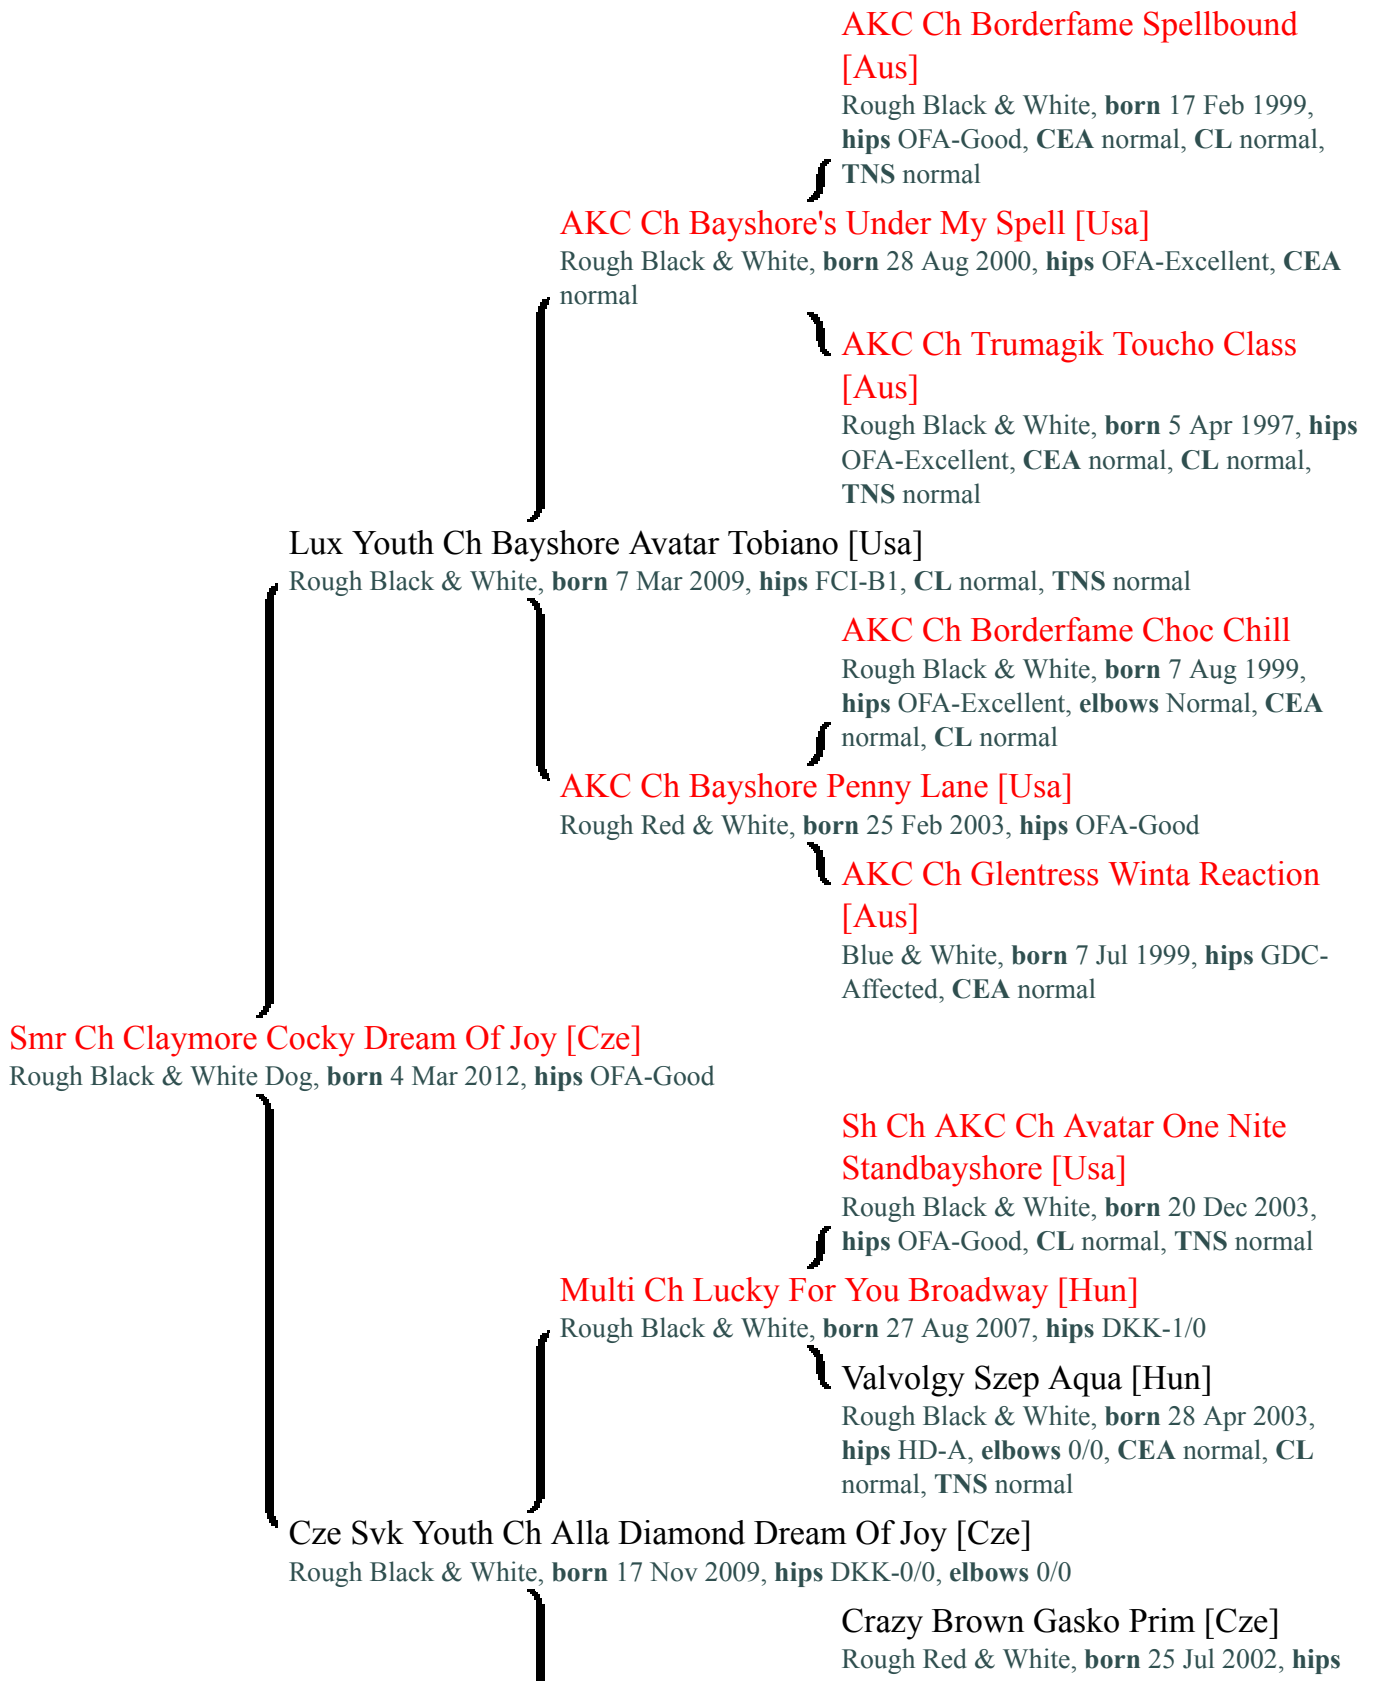

Smr Ch Claymore Cocky Dream Of Joy [Cze]

Three Generation Pedigree

DKK-0/0, **CEA** normal, **CL** normal, **TNS**
normal

Forever Svezi Vitr [Cze]

Rough Black & White, **born** 23 May 2007, **hips** DKK-0/1, **CL** normal,
TNS normal

Connie Blue Svezi Vitr [Cze]

Blue & White, **born** 6 May 2005, **hips** DKK-
0/0

Produced by: <http://www.anadune.com>